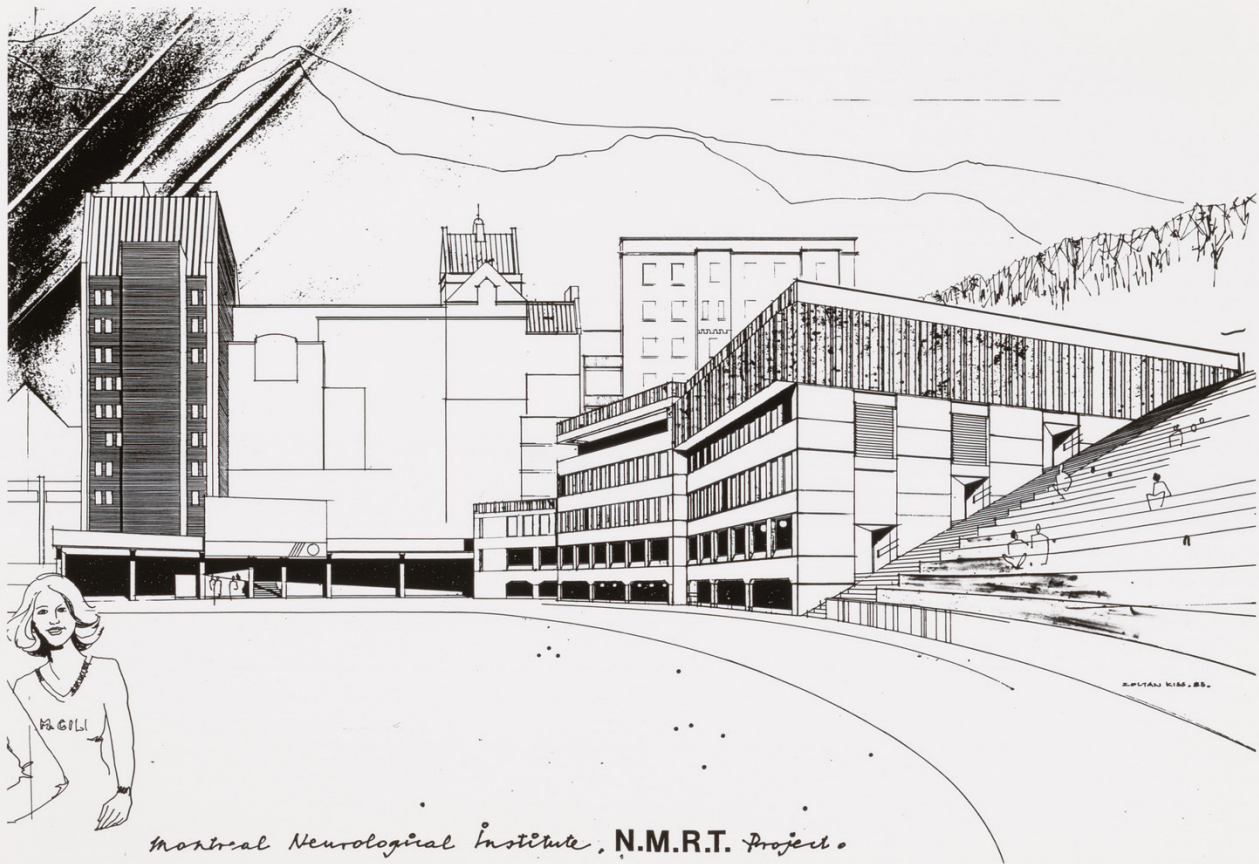

12

83-3076

4/21/83

Montreal Neurological Institute, N.M.R.T. Project.

Gov-Genl Schreyer unveils plaque for Webster cornerstone at MNI w/ Dr. Feindel
caption in Gazette. Actually, this is the store.

84-1345

83-1837

THIS PAPER MANUFACTURED BY KODAK

NEURO - ISOTOPE

niveau
level **2**

E.E.G. dept.
EVOKED POTENTIALS

niveau **3**
level

AUDITORIUM

niveau **5**
level