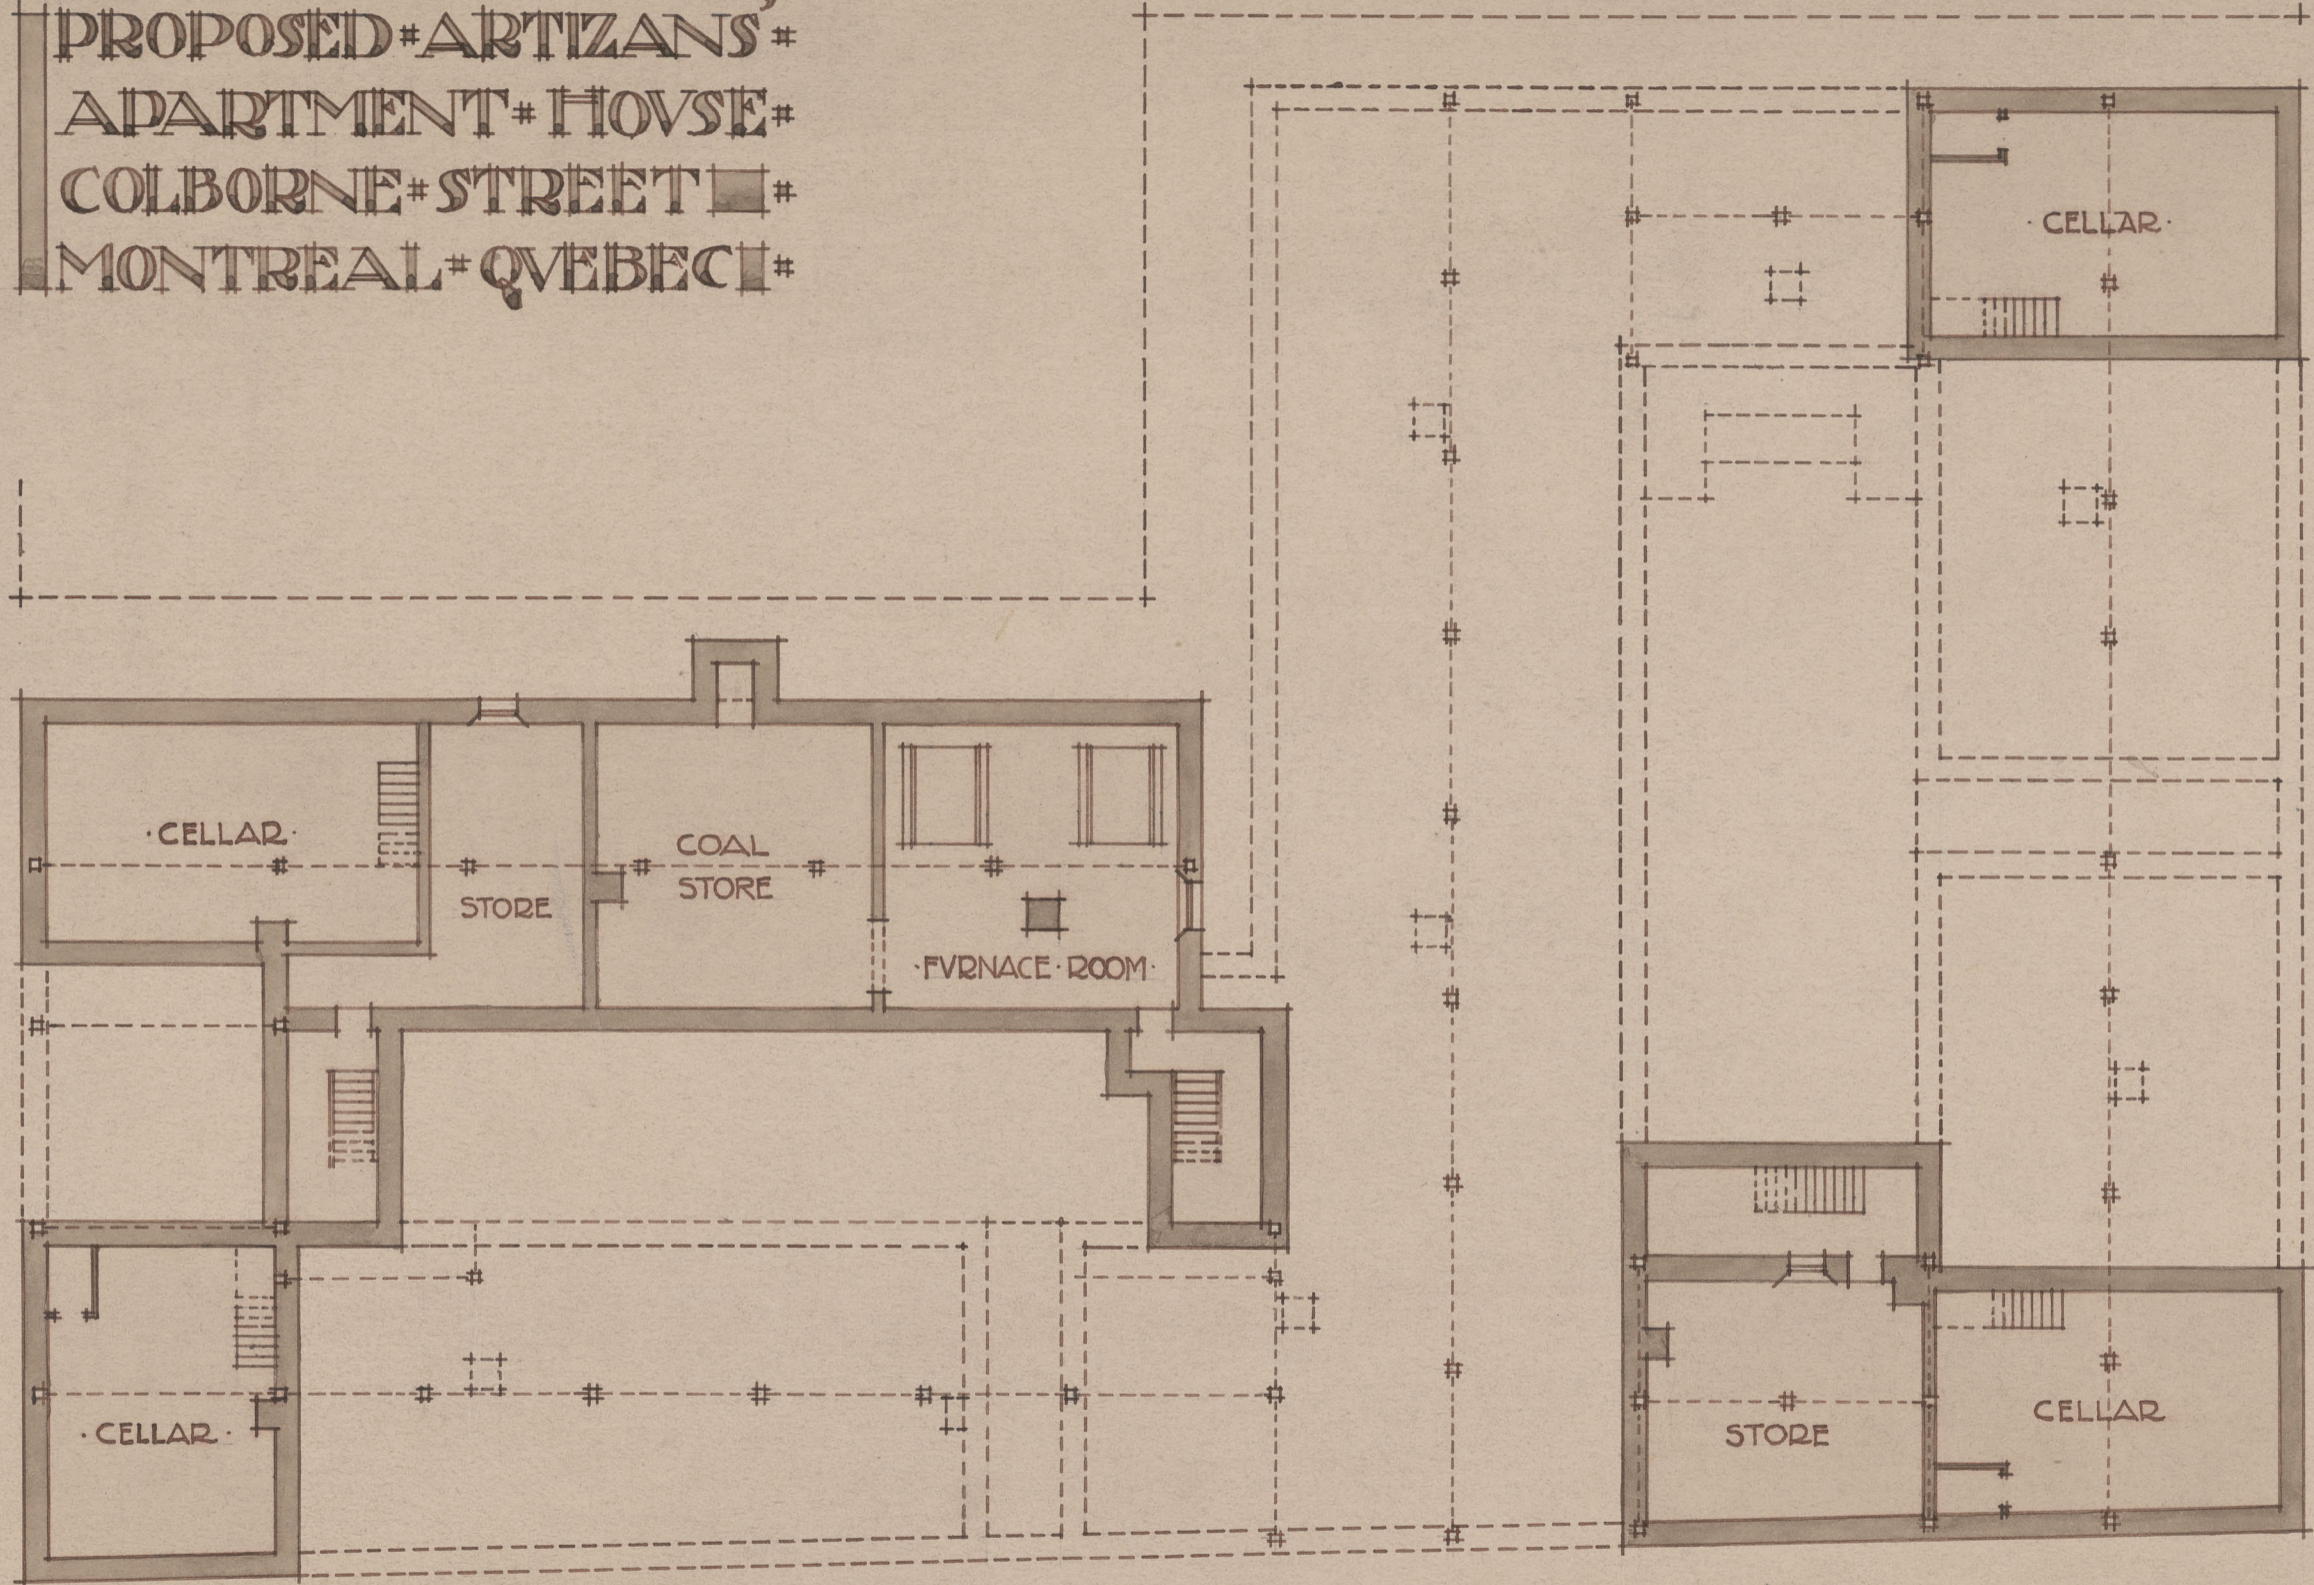

PROPOSED ARTIZANS'  
APARTMENT HOUSE  
COLBORNE STREET  
MONTREAL, QUEBEC

SCALE SIXTEEN FEET TO AN INCH

G.T. HYDE, B.S. ARCHITECT  
MONTREAL, FEB. '08

TYPICAL FLOOR PLAN

PROPOSED ARTIZANS'  
 APARTMENT HOUSE  
 COLBORNE STREET  
 MONTREAL QUEBEC